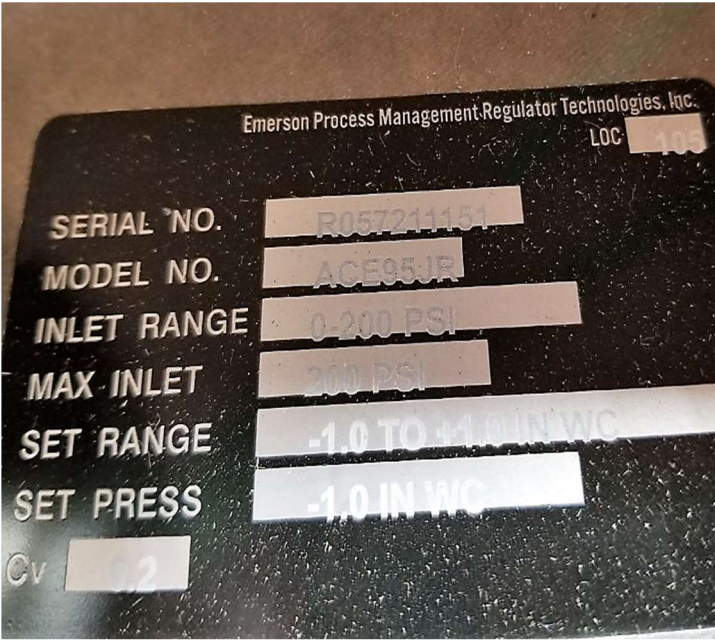

SLE 19-024 Control Valve & Actuator Sale

SLE 19-024 Control Valve & Actuator Sale

SLE 19-024 Control Valve & Actuator Sale

SLE 19-024 Control Valve & Actuator Sale

SLE 19-024 Control Valve & Actuator Sale

SLE 19-024 Control Valve & Actuator Sale

SLE 19-024 Control Valve & Actuator Sale