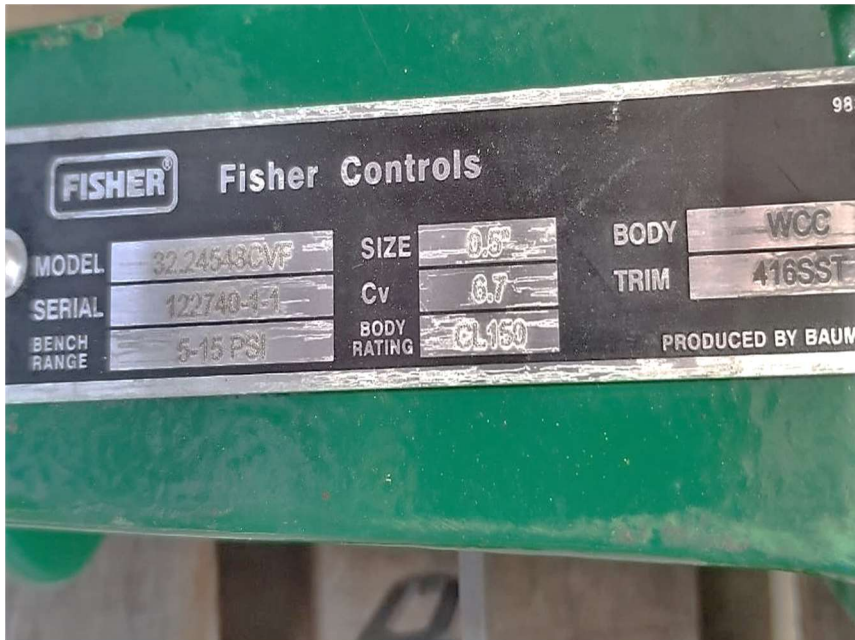

SLE 19-024 Control Valve & Actuator Sale

SLE 19-024 Control Valve & Actuator Sale

SLE 19-024 Control Valve & Actuator Sale

SLE 19-024 Control Valve & Actuator Sale

SLE 19-024 Control Valve & Actuator Sale

SLE 19-024 Control Valve & Actuator Sale

SLE 19-024 Control Valve & Actuator Sale