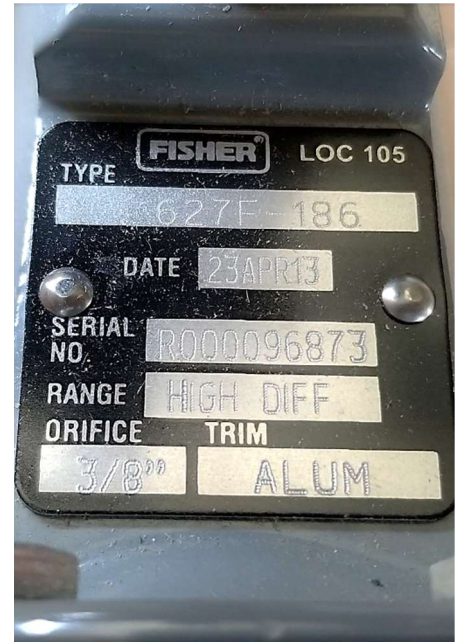

SLE 19-024 Control Valve & Actuator Sale

SLE 19-024 Control Valve & Actuator Sale

SLE 19-024 Control Valve & Actuator Sale

SLE 19-024 Control Valve & Actuator Sale

SLE 19-024 Control Valve & Actuator Sale

SLE 19-024 Control Valve & Actuator Sale

SLE 19-024 Control Valve & Actuator Sale